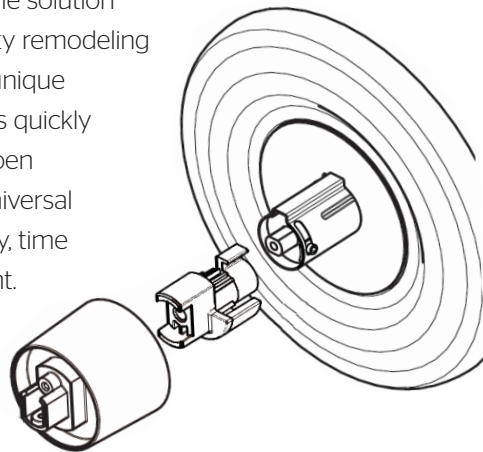

Universal Trim Multifamily Solutions

Pfister

MULTIFAMILY

Universal Trim Multifamily Solutions

Pfister Universal Trim is the solution to cost effective hospitality remodeling projects. Using Pfister's unique adapter, Universal trim fits quickly and securely on most Moen & Delta in-wall valves. Universal Trim let's you save money, time and get the look you want.

Unlock the value in your multifamily remodeling project

Universal Trim lets you use the entire Pfister line to drive budget savings on your project by freeing you from being locked in by the valve in the wall. Look at the total unit savings below when using Universal Trim vs. the competition...the choice is clear: